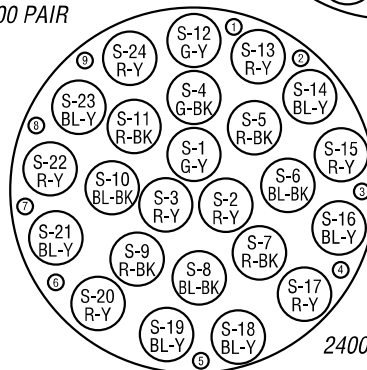

UNIT BINDER COLORS FOR FULL COLOR CODE

GROUP NUMBER	BINDER COLORS	PAIR RANGE
1	White - Blue	1 - 25
2	White - Orange	26 - 50
3	White - Green	51 - 75
4	White - Brown	76 - 100
5	White - Slate	101 - 125
6	Red - Blue	126 - 150
7	Red - Orange	151 - 175
8	Red - Green	176 - 200
9	Red - Brown	201 - 225
10	Red - Slate	226 - 250
11	Black - Blue	251 - 275
12	Black - Orange	276 - 300
13	Black - Green	301 - 325
14	Black - Brown	326 - 350
15	Black - Slate	351 - 375
16	Yellow - Blue	376 - 400
17	Yellow - Orange	401 - 425
18	Yellow - Green	426 - 450
19	Yellow - Brown	451 - 475
20	Yellow - Slate	476 - 500
21	Violet - Blue	501 - 525
22	Violet - Orange	526 - 550
23	Violet - Green	551 - 575
24	Violet - Brown	576 - 600

SUPER-UNIT BINDER COLORS FOR MIRROR IMAGE (See drawings on the next page)

SPARE PAIRS FOR MIRROR IMAGE

PAIR NUMBER	PAIR COLORS
1	White - Red
2	White - Black
3	White - Yellow
4	White - Violet
5	Red - Black
6	Red - Yellow
7	Red - Violet
8	Black - Yellow
9	Black - Violet
10	Yellow - Violet
11	Blue - Orange
12	Blue - Green
13	Blue - Brown
14	Blue - Slate
15	Orange - Green

SUPER-UNIT BINDER COLORS FOR FULL COLOR CODE

S.U. BINDER COLOR	PAIR RANGE
White	1 - 600
Red	601 - 1200
Black	1201 - 1800
Yellow	1800 - 2400

Color Code Chart

SUPER-UNIT BINDER COLORS FOR MIRROR IMAGE

1200 PAIR

1500 PAIR

1800 PAIR

2100 PAIR

2400 PAIR

2700 PAIR

300 PAIR
SUPER-UNIT

3000 PAIR

3600 PAIR