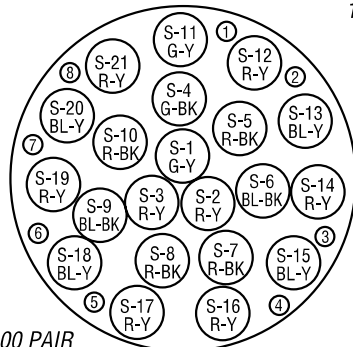

UNIT BINDER COLORS FOR FULL COLOR CODE

GROUP NUMBER	BINDER COLORS	PAIR RANGE
1	White - Blue	1 - 25
2	White - Orange	26 - 50
3	White - Green	51 - 75
4	White - Brown	76 - 100
5	White - Slate	101 - 125
6	Red - Blue	126 - 150
7	Red - Orange	151 - 175
8	Red - Green	176 - 200
9	Red - Brown	201 - 225
10	Red - Slate	226 - 250
11	Black - Blue	251 - 275
12	Black - Orange	276 - 300
13	Black - Green	301 - 325
14	Black - Brown	326 - 350
15	Black - Slate	351 - 375
16	Yellow - Blue	376 - 400
17	Yellow - Orange	401 - 425
18	Yellow - Green	426 - 450
19	Yellow - Brown	451 - 475
20	Yellow - Slate	476 - 500
21	Violet - Blue	501 - 525
22	Violet - Orange	526 - 550
23	Violet - Green	551 - 575
24	Violet - Brown	576 - 600

SUPER-UNIT BINDER COLORS FOR MIRROR IMAGE (See drawings on the next page)

SPARE PAIRS FOR MIRROR IMAGE

PAIR NUMBER	PAIR COLORS
1	White - Red
2	White - Black
3	White - Yellow
4	White - Violet
5	Red - Black
6	Red - Yellow
7	Red - Violet
8	Black - Yellow
9	Black - Violet
10	Yellow - Violet
11	Blue - Orange
12	Blue - Green
13	Blue - Brown
14	Blue - Slate
15	Orange - Green

SUPER-UNIT BINDER COLORS FOR FULL COLOR CODE

S.U. BINDER COLOR	PAIR RANGE
White	1 - 600
Red	601 - 1200
Black	1201 - 1800
Yellow	1800 - 2400

Color Code Chart

SUPER-UNIT BINDER COLORS FOR MIRROR IMAGE

1200 PAIR

1500 PAIR

1800 PAIR

2100 PAIR

2400 PAIR

2700 PAIR

300 PAIR
SUPER-UNIT

3000 PAIR

3600 PAIR