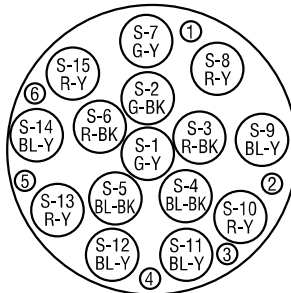

UNIT BINDER COLORS FOR FULL COLOR CODE

GROUP NUMBER	BINDER COLORS	PAIR RANGE
1	White - Blue	1 - 25
2	White - Orange	26 - 50
3	White - Green	51 - 75
4	White - Brown	76 - 100
5	White - Slate	101 - 125
6	Red - Blue	126 - 150
7	Red - Orange	151 - 175
8	Red - Green	176 - 200
9	Red - Brown	201 - 225
10	Red - Slate	226 - 250
11	Black - Blue	251 - 275
12	Black - Orange	276 - 300
13	Black - Green	301 - 325
14	Black - Brown	326 - 350
15	Black - Slate	351 - 375
16	Yellow - Blue	376 - 400
17	Yellow - Orange	401 - 425
18	Yellow - Green	426 - 450
19	Yellow - Brown	451 - 475
20	Yellow - Slate	476 - 500
21	Violet - Blue	501 - 525
22	Violet - Orange	526 - 550
23	Violet - Green	551 - 575
24	Violet - Brown	576 - 600

SUPER-UNIT BINDER COLORS FOR MIRROR IMAGE (See drawings on the next page)

SPARE PAIRS FOR MIRROR IMAGE

PAIR NUMBER	PAIR COLORS
1	White - Red
2	White - Black
3	White - Yellow
4	White - Violet
5	Red - Black
6	Red - Yellow
7	Red - Violet
8	Black - Yellow
9	Black - Violet
10	Yellow - Violet
11	Blue - Orange
12	Blue - Green
13	Blue - Brown
14	Blue - Slate
15	Orange - Green

SUPER-UNIT BINDER COLORS FOR FULL COLOR CODE

S.U. BINDER COLOR	PAIR RANGE
White	1 - 600
Red	601 - 1200
Black	1201 - 1800
Yellow	1800 - 2400

Color Code Chart

SUPER-UNIT BINDER COLORS FOR MIRROR IMAGE

1200 PAIR

1500 PAIR

1800 PAIR

2100 PAIR

2400 PAIR

2700 PAIR

300 PAIR
SUPER-UNIT

3000 PAIR

3600 PAIR