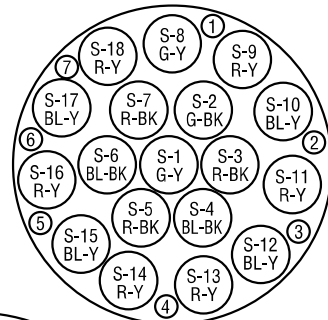

UNIT BINDER COLORS FOR FULL COLOR CODE

GROUP NUMBER	BINDER COLORS	PAIR RANGE
1	White - Blue	1 - 25
2	White - Orange	26 - 50
3	White - Green	51 - 75
4	White - Brown	76 - 100
5	White - Slate	101 - 125
6	Red - Blue	126 - 150
7	Red - Orange	151 - 175
8	Red - Green	176 - 200
9	Red - Brown	201 - 225
10	Red - Slate	226 - 250
11	Black - Blue	251 - 275
12	Black - Orange	276 - 300
13	Black - Green	301 - 325
14	Black - Brown	326 - 350
15	Black - Slate	351 - 375
16	Yellow - Blue	376 - 400
17	Yellow - Orange	401 - 425
18	Yellow - Green	426 - 450
19	Yellow - Brown	451 - 475
20	Yellow - Slate	476 - 500
21	Violet - Blue	501 - 525
22	Violet - Orange	526 - 550
23	Violet - Green	551 - 575
24	Violet - Brown	576 - 600

SUPER-UNIT BINDER COLORS FOR MIRROR IMAGE (See drawings on the next page)

SPARE PAIRS FOR MIRROR IMAGE

PAIR NUMBER	PAIR COLORS
1	White - Red
2	White - Black
3	White - Yellow
4	White - Violet
5	Red - Black
6	Red - Yellow
7	Red - Violet
8	Black - Yellow
9	Black - Violet
10	Yellow - Violet
11	Blue - Orange
12	Blue - Green
13	Blue - Brown
14	Blue - Slate
15	Orange - Green

SUPER-UNIT BINDER COLORS FOR FULL COLOR CODE

S.U. BINDER COLOR	PAIR RANGE
White	1 - 600
Red	601 - 1200
Black	1201 - 1800
Yellow	1800 - 2400

Color Code Chart

SUPER-UNIT BINDER COLORS FOR MIRROR IMAGE

1200 PAIR

1500 PAIR

1800 PAIR

2100 PAIR

2400 PAIR

2700 PAIR

300 PAIR
SUPER-UNIT

3000 PAIR

3600 PAIR