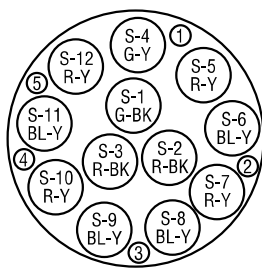

UNIT BINDER COLORS FOR FULL COLOR CODE

GROUP NUMBER	BINDER COLORS	PAIR RANGE
1	White - Blue	1 - 25
2	White - Orange	26 - 50
3	White - Green	51 - 75
4	White - Brown	76 - 100
5	White - Slate	101 - 125
6	Red - Blue	126 - 150
7	Red - Orange	151 - 175
8	Red - Green	176 - 200
9	Red - Brown	201 - 225
10	Red - Slate	226 - 250
11	Black - Blue	251 - 275
12	Black - Orange	276 - 300
13	Black - Green	301 - 325
14	Black - Brown	326 - 350
15	Black - Slate	351 - 375
16	Yellow - Blue	376 - 400
17	Yellow - Orange	401 - 425
18	Yellow - Green	426 - 450
19	Yellow - Brown	451 - 475
20	Yellow - Slate	476 - 500
21	Violet - Blue	501 - 525
22	Violet - Orange	526 - 550
23	Violet - Green	551 - 575
24	Violet - Brown	576 - 600

UNIT BINDER COLORS FOR MIRROR IMAGE 100 PAIR SUPER-UNIT

GROUP NUMBER	BINDER COLORS	PAIR RANGE
1	Blue	1 - 25
2	Orange	26 - 50
3	Green	51 - 75
4	Brown	76 - 100

300 PAIR SUPER-UNIT

GROUP NUMBER	BINDER COLORS	PAIR RANGE
1	White - Blue	1 - 25
2	White - Orange	26 - 50
3	White - Green	51 - 75
4	White - Brown	76 - 100
5	White - Slate	101 - 125
6	Red - Blue	126 - 150
7	Red - Orange	151 - 175
8	Red - Green	176 - 200
9	Red - Brown	201 - 225
10	Red - Slate	226 - 250
11	Black - Blue	251 - 275
12	Black - Orange	276 - 300

SUPER-UNIT BINDER COLORS FOR MIRROR IMAGE (See drawings on the next page)

SPARE PAIRS FOR MIRROR IMAGE

PAIR NUMBER	PAIR COLORS
1	White - Red
2	White - Black
3	White - Yellow
4	White - Violet
5	Red - Black
6	Red - Yellow
7	Red - Violet
8	Black - Yellow
9	Black - Violet
10	Yellow - Violet
11	Blue - Orange
12	Blue - Green
13	Blue - Brown
14	Blue - Slate
15	Orange - Green

SUPER-UNIT BINDER COLORS FOR FULL COLOR CODE

S.U. BINDER COLOR	PAIR RANGE
White	1 - 600
Red	601 - 1200
Black	1201 - 1800
Yellow	1800 - 2400

Color Code Chart

SUPER-UNIT BINDER COLORS FOR MIRROR IMAGE

1200 PAIR